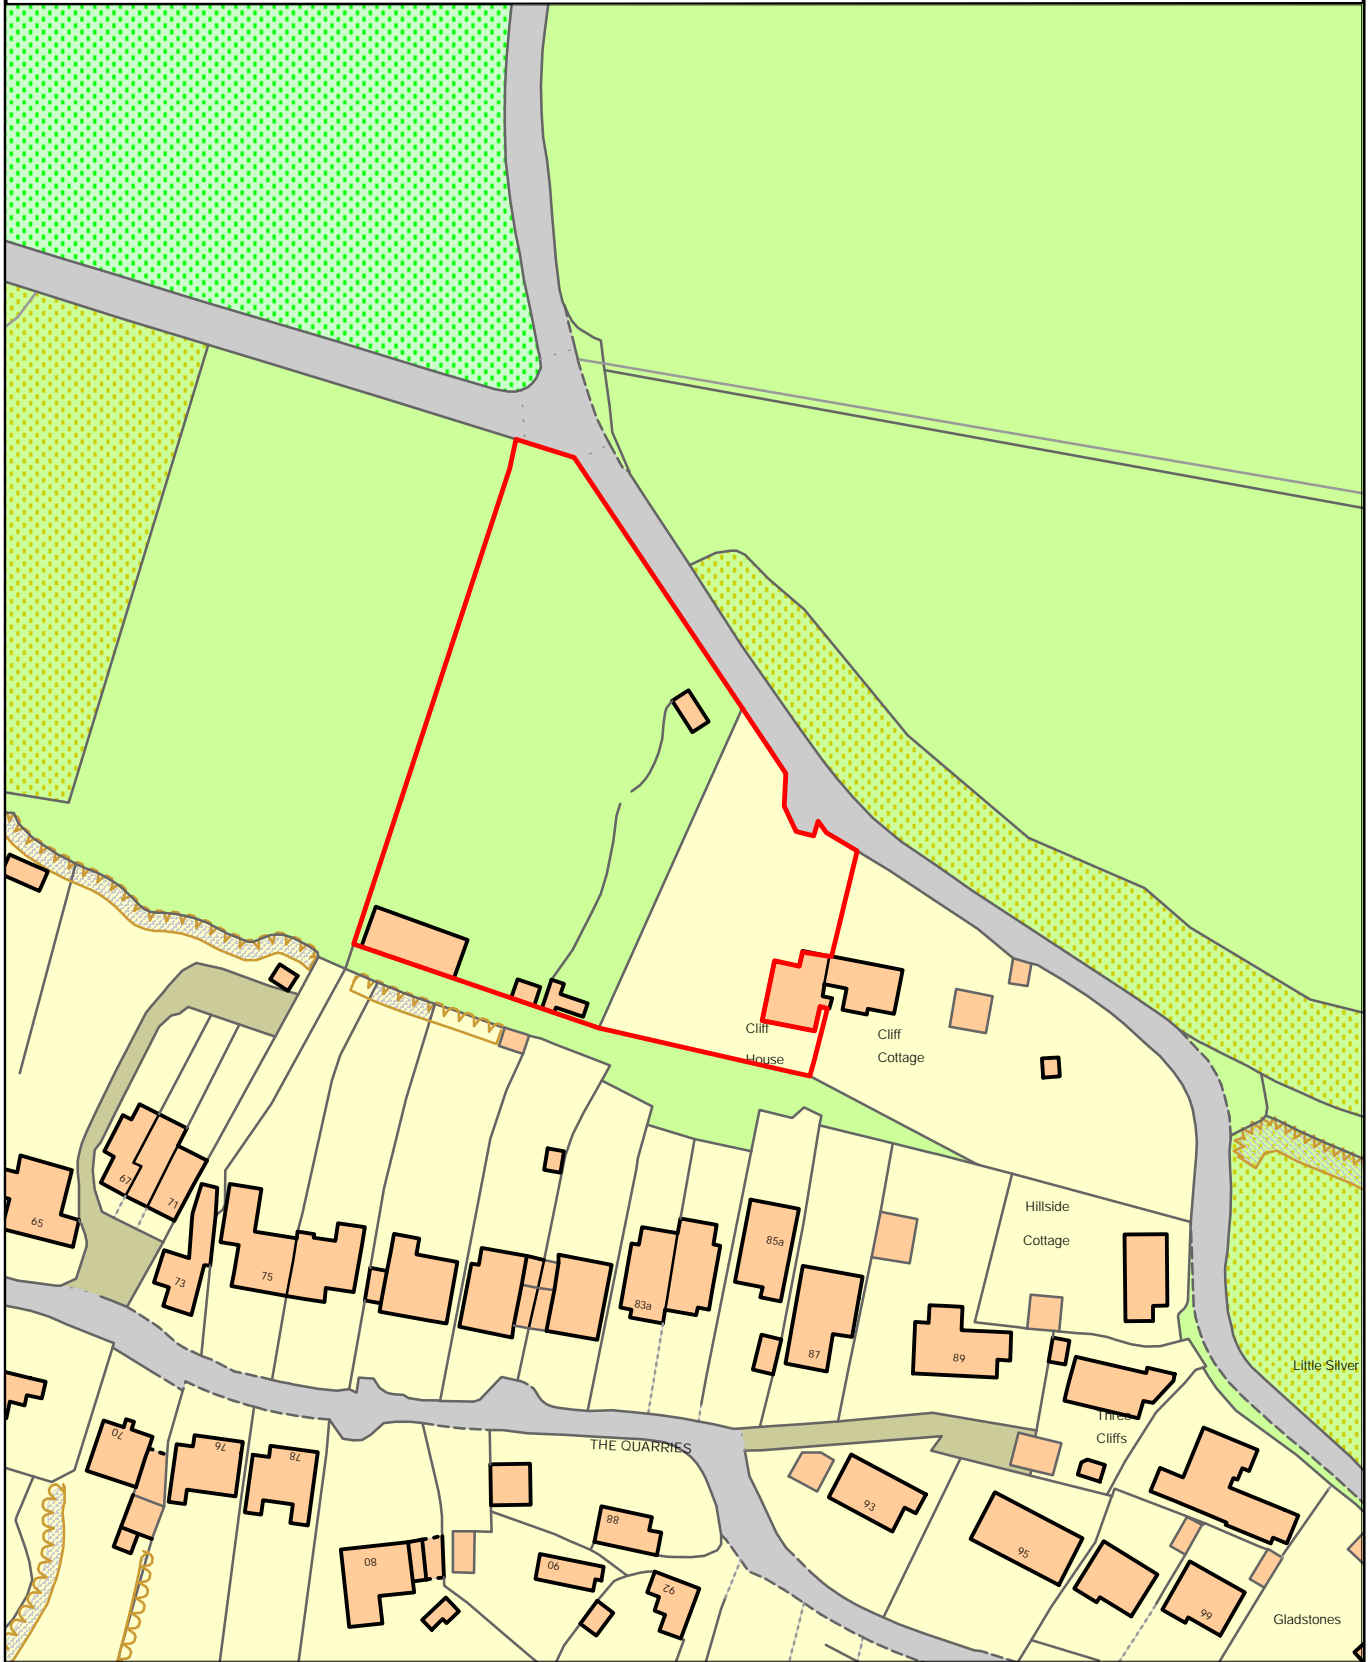

# THE MAIDSTONE BOROUGH COUNCIL

Address- Cliff House, Cliff Hill,  
Boughton Monchelsea, Maidstone, Kent  
ME17 4NQ

Reference - 22/500119/FULL

Reproduced from the Ordnance Survey mapping with the permission of the Controller of Her Majesty's Stationery Office © Crown copyright. Unauthorised reproduction infringes Crown copyright and may lead to prosecution or civil proceedings. The Maidstone Borough Council Licence No. 100019636, 2022. Scale 1:1250